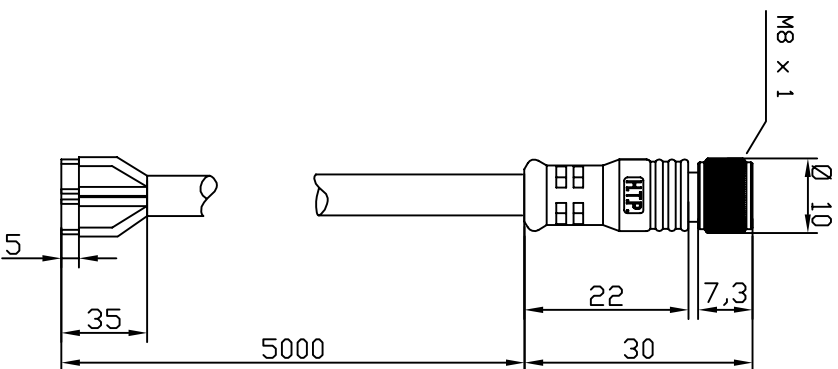

- BROWN _____ C 1
- WHITE _____ C 2
- BLUE _____ C 3
- BLACK _____ C 4

CABLE FEATURES		CONNECTOR FEATURES	
TYPE CONTACT		FEMALE 4 POLES	
CABLE LENGTH		5000mm	
PROTECTION CLASS		IP67	
STRIPPING		35mm STANDARD	
PEELING		5mm STANDARD	
NUMBER OF CONTACTS CONNECTED		n°4	
H.T.P. CABLE CODE		4	
NUMBER OF CONDUCTORS		n°4	
CONDUCTOR SECTION		0.25mm	
CABLE MATERIAL		PVC	
COATING COLOUR		GREY	
CONDUCTOR INSULATION MATERIAL		PVC	
UL/CSA			

TOLLERANZE		DATA		SCALA		DISSEGNO N.	
U&M	ANGOLO	LIBERAZIONE CONTROLLATO	10-07-08	1:1			
DESCRIZIONE M8 FEMALE 180° 4 POLES WITH CABLE PVC/PVC,4X0,25mm^2,GREY,UL/CSA LENGTH:5m				TIPO	M8		MATERIALE
H.T.P. HIGH TECH PRODUCTS				CODICE	08FD445Z		