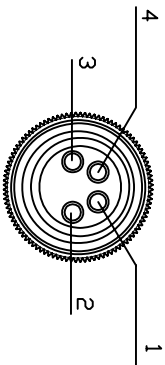

- BROWN _____ C 1
- WHITE _____ C 2
- BLUE _____ C 3
- BLACK _____ C 4

CABLE FEATURES		CONNECTOR FEATURES	
TYPE CONTACT		FEMALE 4 POLES	
CABLE LENGTH		5000mm	
PROTECTION CLASS		IP67	
STRIPPING		35mm STANDARD	
PEELING		5mm STANDARD	
NUMBER OF CONTACTS CONNECTED		n°4	
H.T.P. CABLE CODE		4	
NUMBER OF CONDUCTORS		n°4	
CONDUCTOR SECTION		0.25mm	
CABLE MATERIAL		PVC	
COATING COLOUR		GREY	
CONDUCTOR INSULATION MATERIAL		PVC	
UL/CSA			

TOLLERANZE		DATA		SCALA		DISSEGNO N.	
U&M	ANGOLO	LIBERAZIONE CONTROLLATO	10-07-08	1:1			
DESCRIZIONE M8 FEMALE 180° 4 POLES WITH CABLE PVC/PVC,4X0,25mm^2,GREY,UL/CSA LENGTH:5m				TIPO	M8		MATERIALE
H.T.P. HIGH TECH PRODUCTS				CODICE	08FD445Z		