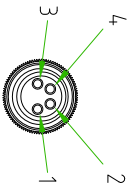

- BROWN ○ ———— C 1
- WHITE ○ ———— C 2
- BLUE ○ ———— C 3
- BLACK ○ ———— C 4

CABLE FEATURES		CONNECTOR FEATURES	
CONNECTOR TYPE	M8 180°	CONNECTOR WITH H.T.P. LOGO	
CONTACT TYPE	FEMALE 4 POLES	H.T.P. CABLE CODE	CAV0 A-4
CABLE LENGTH	4,00mm	NUMBER OF CONDUCTORS	N°4
PROTECTION CLASS	IP69K	CONDUCTOR SECTION	0.25mm ²
STRIPPING	35mm STANDARD	CABLE MATERIAL	PVC CEI2022
PEELING AND TINNING	5mm STANDARD	COATING COLOUR	BLACK
NUMBER OF CONTACTS CONNECTED	N°4	CONDUCTOR INSULATION MATERIAL	PVC
RATED VOLTAGE	30V AC/DC		
RATED CURRENT	4A		

TOLLERANZE	DISIGNATORE	DATA	SCALA	DESIGNO N.
UDM ±0.2	LORENZO CIMMINO	27-11-13	1:1	
ANGOLIO	CONTROLATO			
DESCRIPTIONE	M8 FEMALE 180° 4 POLES WITH CABLE PVC/PVC CEI2022 4X0.25mm ² BLACK L=0.4m CONNECTOR WITH H.T.P. LOGO		TR9 M8	MATERIALE
			CODE	08FD4A0D
H.T.P. HIGH TECH PRODUCTS				