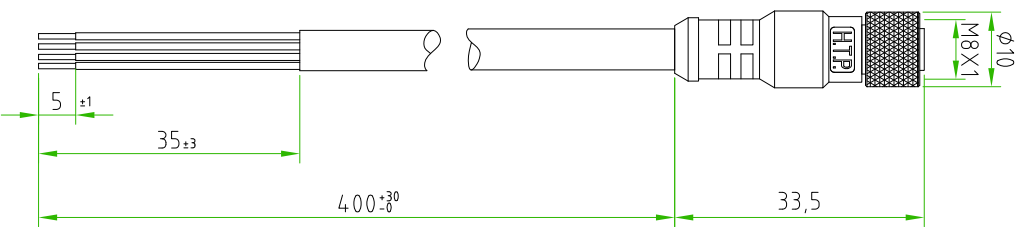

- BROWN ○ ———— C 1
- WHITE ○ ———— C 2
- BLUE ○ ———— C 3
- BLACK ○ ———— C 4

CABLE FEATURES		CONNECTOR FEATURES	
CONNECTOR TYPE	M8 180°	CONNECTOR WITH H.T.P. LOGO	
CONTACT TYPE	FEMALE 4 POLES	H.T.P. CABLE CODE	CAV0 A-4
CABLE LENGTH	4,00mm	NUMBER OF CONDUCTORS	N°4
PROTECTION CLASS	IP69K	CONDUCTOR SECTION	0.25mm ²
STRIPPING	35mm STANDARD	CABLE MATERIAL	PVC CEI2022
PEELING AND TINNING	5mm STANDARD	COATING COLOUR	BLACK
NUMBER OF CONTACTS CONNECTED	N°4	CONDUCTOR INSULATION MATERIAL	PVC
RATED VOLTAGE	30V AC/DC		
RATED CURRENT	4A		

TOLLERANZE	DISIGNATORE	DATA	SCALA	DESIGNO N.
UDM ±0.2	LORENZO CIMMINO	27-11-13	1:1	
ANGOLIO	CONTROLATO			
DESCRIPTIONE	M8 FEMALE 180° 4 POLES WITH CABLE PVC/PVC CEI2022 4X0.25mm ² BLACK L=0.4m CONNECTOR WITH H.T.P. LOGO		TR9 M8	MATERIALE
			CODE	08FD4A0D
H.T.P. HIGH TECH PRODUCTS				