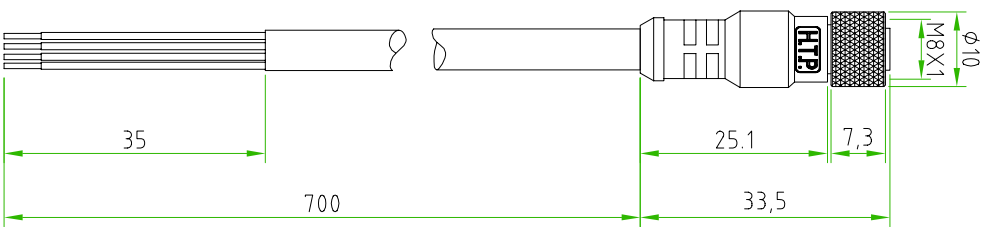

- BROWN ————— C 1
- WHITE ————— C 2
- BLUE ————— C 3
- BLACK ————— C 4

CABLE FEATURES		CONNECTOR FEATURES	
H.T.P. CABLE CODE	A	CONNECTOR TYPE	M8 180°
NUMBER OF CONDUCTORS	N°4	CONTACT TYPE	FEMALE 4POLES
CONDUCTOR SECTION	0.25mm ²	CABLE LENGTH	700mm
CABLE MATERIAL	PVC CEI2022	PROTECTION CLASS	IP69K
COATING COLOUR	BLACK	STRIPPING	35mm STANDARD
CONDUCTOR INSULATION MATERIAL	PVC	PEELING AND TINNING	5mm STANDARD
		NUMBER OF CONTACTS CONNECTED	N°4
		CONNECTOR WITH H.T.P.LOGO	

TOLLERANZE		DISIGNATORE		DATA		SCALA		DISIGNO N.	
UDM	ANGOLO	LORENZO CIMMINO CONTROLATO		13-01-12		1:1			
DESCRIZIONE									
M8 FEMALE 180° 4 POLES WITH CABLE PVC/PVC									
CEI2022 4X0.25mm ² L=0.7m									
M8									
MATERIALE									
MATERIALE									