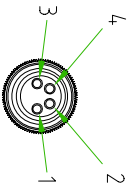

- BROWN ————— C 1
- WHITE ————— C 2
- BLUE ————— C 3
- BLACK ————— C 4

CABLE FEATURES		CONNECTOR FEATURES	
H.T.P. CABLE CODE	A	CONNECTOR TYPE	M8 180°
NUMBER OF CONDUCTORS	N°4	CONTACT TYPE	FEMALE 4POLES
CONDUCTOR SECTION	0.25mm ²	CABLE LENGTH	700mm
CABLE MATERIAL	PVC CEI2022	PROTECTION CLASS	IP69K
COATING COLOUR	BLACK	STRIPPING	35mm STANDARD
CONDUCTOR INSULATION MATERIAL	PVC	PEELING AND TINNING	5mm STANDARD
		NUMBER OF CONTACTS CONNECTED	N°4
		CONNECTOR WITH H.T.P.LOGO	

TOLLERANZE		DISIGNATORE		DATA		SCALA		DISIGNO N.	
UDM	ANGOLO	LORENZO CIMMINO CONTROLATO		13-01-12		1:1			
DESCRIZIONE									
M8 FEMALE 180° 4 POLES WITH CABLE PVC/PVC									
CEI2022 4X0.25mm ² L=0.7m									
M8									
MATERIALE									
MATERIALE									