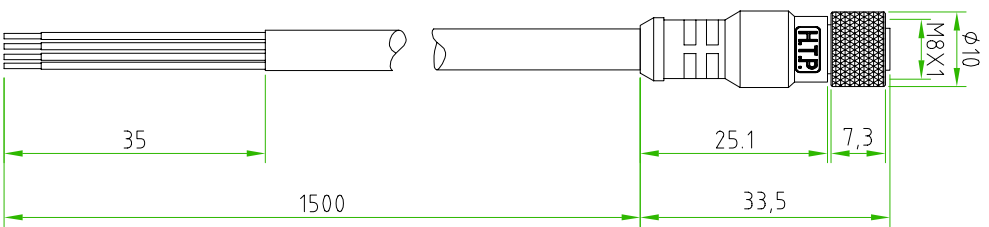

- BROWN ————— C 1
- WHITE ————— C 2
- BLUE ————— C 3
- BLACK ————— C 4

CABLE FEATURES		CONNECTOR FEATURES	
CONNECTOR TYPE	M8 180°	CONNECTOR WITH H.T.P. LOGO	N°4
CONTACT TYPE	FEMALE 4POLES	H.T.P. CABLE CODE	A
CABLE LENGTH	1500mm	NUMBER OF CONDUCTORS	N°4
PROTECTION CLASS	IP69K	CONDUCTOR SECTION	0.25mm ²
STRIPPING	35mm STANDARD	CABLE MATERIAL	PVC CEI2022
PEELING AND TINNING	5mm STANDARD	COATING COLOUR	BLACK
NUMBER OF CONTACTS CONNECTED	N°4	CONDUCTOR INSULATION MATERIAL	PVC

TOLLERANZE		DISIGNATORE		DATA		SCALA		DISEGNO N.	
UDM	ANGOLIO	LORENZO CIMMINO CONTROLATO		13-01-12		1:1			
DESCRIZIONE		M8 FEMALE 180° 4 POLES WITH CABLE PVC/PVC		TIPO		M8		MATERIALE	
CEI2022 4X0.25mm ² BLACK L=1,5m									
 HTP High Tech Products H.T.P. HIGH TECH PRODUCTS		CODICE		08FD4A1E					