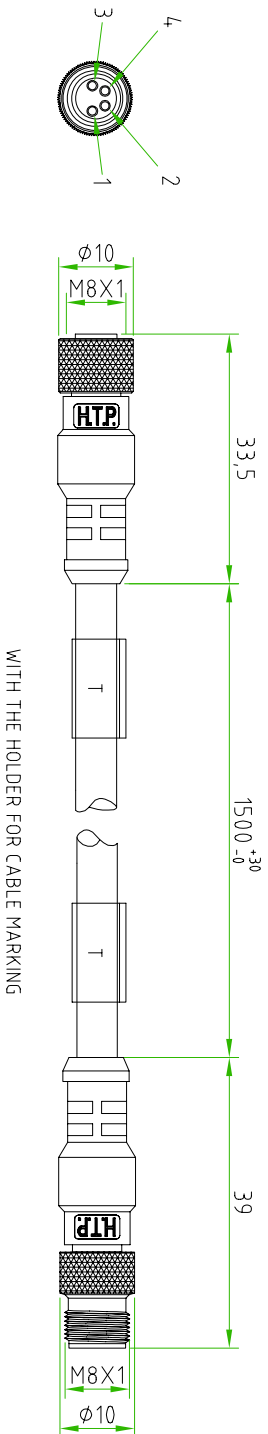

M8 FEMALE

M8 MALE

CABLE FEATURES		CONNECTOR FEATURES	
PRODUCT TYPE	M8-M8 EXTENSION	CONTACT TYPE	FEMALE-MALE
CABLE LENGTH	1500mm	M8 FEMALE 180°	4 POLES
M8 MALE 180°		PROTECTION CLASS	IP69K
NUMBER OF CONTACTS CONNECTED	N°4	CONNECTORS WITH H.T.P. LOGO	
EXTENSION WITH THE HOLDER FOR CABLE MARKING			
H.T.P. CABLE CODE	A		
NUMBER OF CONDUCTORS	N°4		
CONDUCTOR SECTION	0.25mm ²		
CABLE MATERIAL	PVC CEI2022		
COATING COLOUR	BLACK		
CONDUCTOR INSULATION MATERIAL	PVC		

TOLLERANZE	DISIGNATORE	DATA	SCALA	DISIGNO
±0,3	LORENZO CHINIO	11-02-11	1:1	
UDM	CONTROLATO			
DESCRIZIONE				MATERIALE
EXTENSION M8 FEMALE STRAIGHT 180° 4 POLES WITH CABLE PVC/PVC;				EXTENSION M8
BLACK 4X0,25mm ² 1.51m M8 MALE STRAIGHT 180° 4 POLES				
 H.T.P. HIGH TECH PRODUCTS			CODICE 08FD4A1E08MD	