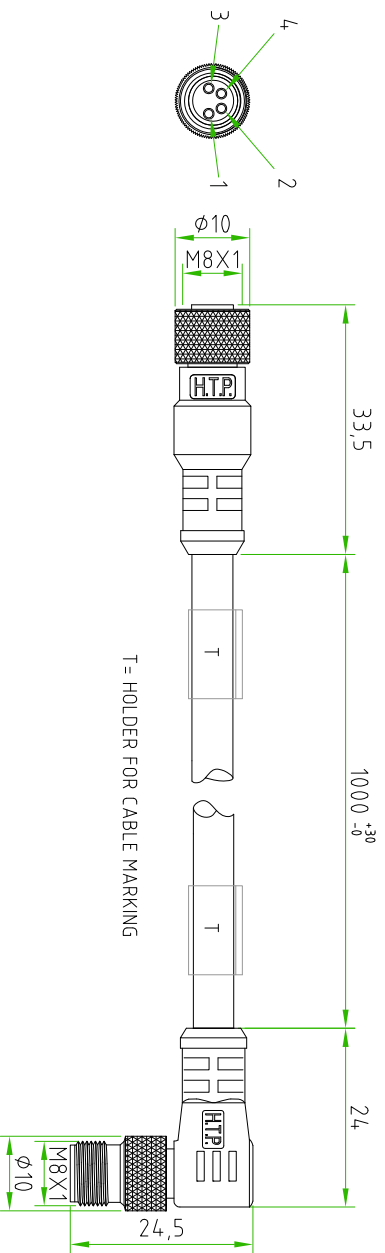

### M8 FEMALE

### M8 MALE

CONNECTOR FEATURES	
PRODUCT TYPE	M8-M8 EXTENSION
CONTACT TYPE	FEMALE-MALE
CABLE LENGTH	1000mm
M8 FEMALE 180°	4 POLES
M8 MALE 90°	4 POLES
PROTECTION CLASS	IP69K
NUMBER OF CONTACTS CONNECTED	N°4
RATED VOLTAGE	30V AC/DC
RATED CURRENT	4A
CONNECTORS WITH H.T.P. LOGO	
EXTENSION WITH THE HOLDERS FOR CABLE MARKING	

CABLE FEATURES	
H.T.P. CABLE CODE	CAVO A-4
NUMBER OF CONDUCTORS	N°4
CONDUCTOR SECTION	0.25mm <sup>2</sup>
CABLE MATERIAL	PVC CEI2022
COATING COLOUR	BLACK
CONDUCTOR INSULATION MATERIAL	PVC

TOLLERANZE		DISIGNAZIONE		DATA		SCALA		DISIGNO	
UDM	ANGOLID	±0.3	LORENZO CHINNO CONTROLLATO	08-10-13	1:1			MATERIALE	
DESCRIZIONE									
EXTENSION M8 FEMALE STRAIGHT 180° 4 POLES WITH CABLE PVC/PVC.									
CEI2022 BLACK 4X0.25mm <sup>2</sup> 1m-M8 MALE ANGLED 90° 4POLES									
CONNECTOR WITH H.T.P. LOGO									
HIGH TECH PRODUCTS								H.T.P.	
HIGH TECH PRODUCTS								CODE	
HIGH TECH PRODUCTS								08FD4A1Z08MA	