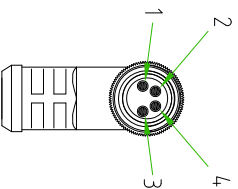

### M8 MALE

CONNECTOR FEATURES	
PRODUCT TYPE	M8-M8 EXTENSION
CONTACT TYPE	FEMALE-MALE
CABLE LENGTH	1000mm
M8 FEMALE 180°	4 POLES
M8 MALE 90°	4 POLES
PROTECTION CLASS	IP69K
NUMBER OF CONTACTS CONNECTED	N°4
RATED VOLTAGE	30V AC/DC
RATED CURRENT	4A
CONNECTORS WITH H.T.P. LOGO	
EXTENSION WITH THE HOLDERS FOR CABLE MARKING	

CABLE FEATURES	
H.T.P. CABLE CODE	CAVO A-4
NUMBER OF CONDUCTORS	N°4
CONDUCTOR SECTION	0.25mm <sup>2</sup>
CABLE MATERIAL	PVC CEI2022
COATING COLOUR	BLACK
CONDUCTOR INSULATION MATERIAL	PVC

TOLLERANZE		DISIGNAZIONE		DATA		SCALA		DISIGNO	
UDM	ANGOLID	±0.3	LORENZO CHINNO CONTROLLATO	08-10-13	1:1			MATERIALE	
DESCRIZIONE									
EXTENSION M8 FEMALE STRAIGHT 180° 4 POLES WITH CABLE PVC/PVC.									
CEI2022 BLACK 4X0.25mm <sup>2</sup> 1m-M8 MALE ANGLED 90° 4POLES									
CONNECTOR WITH H.T.P. LOGO									
HIGH TECH PRODUCTS								H.T.P.	
HIGH TECH PRODUCTS								CODE	
HIGH TECH PRODUCTS								08FD4A1Z08MA	