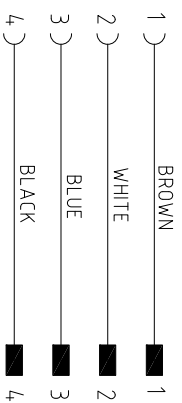

### M8 FEMALE

### M8 MALE

CONNECTOR FEATURES	
PRODUCT TYPE	M8-M8 EXTENSION
CONTACT TYPE	FEMALE-MALE
CABLE LENGTH	1000mm
M8 FEMALE 180°	4 POLES
M8 MALE 90°	4 POLES
PROTECTION CLASS	IP69K
NUMBER OF CONTACTS CONNECTED	N°4
RATED VOLTAGE	30V AC/DC
RATED CURRENT	4A
CONNECTORS WITH H.T.P. LOGO	
EXTENSION WITH THE HOLDERS FOR CABLE MARKING	

CABLE FEATURES	
H.T.P. CABLE CODE	CAVO A-4
NUMBER OF CONDUCTORS	N°4
CONDUCTOR SECTION	0.25mm <sup>2</sup>
CABLE MATERIAL	PVC CEI2022
COATING COLOUR	BLACK
CONDUCTOR INSULATION MATERIAL	PVC

TOLLERANZE		DISIGNAZIONE		DATA		SCALA		DISIGNO	
UDM	ANGOLID	±0.3	LORENZO CHINNO CONTROLLATO	08-10-13	1:1			MATERIALE	
DESCRIZIONE									
EXTENSION M8 FEMALE STRAIGHT 180° 4 POLES WITH CABLE PVC/PVC.									
CEI2022 BLACK 4X0.25mm <sup>2</sup> 1m-M8 MALE ANGLED 90° 4POLES									
CONNECTOR WITH H.T.P. LOGO									
HIGH TECH PRODUCTS								H.T.P.	
HIGH TECH PRODUCTS								CODE	
HIGH TECH PRODUCTS								08FD4A1Z08MA	