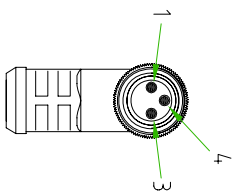

- BROWN ——— 1
- BLUE ——— 3
- BLACK ——— 4

CABLE FEATURES		CONNECTOR FEATURES	
H.T.P. CABLE CODE	A	CONNECTOR TYPE	M8 90°
NUMBER OF CONDUCTORS	N°3	CONTACT TYPE	MALE 3POLES
CONDUCTOR SECTION	0.25mm <sup>2</sup>	CABLE LENGTH	3000mm
CABLE MATERIAL	PVC CEI2022	PROTECTION CLASS	IP69K
COATING COLOUR	BLACK	STRIPPING	35mm STANDARD
CONDUCTOR INSULATION MATERIAL	PVC	PEELING AND TINNING	5mm STANDARD
		NUMBER OF CONTACTS CONNECTED	N°3
		CONNECTOR WITH H.T.P.LOGO	

TOLLERANZE		DISEGNATORE		DATA		SCALA		DISEGNO N.		
UDM	ANGOLO	LORENZO CIMMINO CONTROLLATO		16-01-12		1:1				
DESCRIZIONE			M8 MALE 90° 3 POLES WITH CABLE PVC/PVC			TPO		M8		MATERIALE
CEI2022.BLACK.3X0.25mm <sup>2</sup> .L=3m										
				<b>H.T.P.</b> HIGH TECH PRODUCTS		<b>08MA3A3Z</b>				