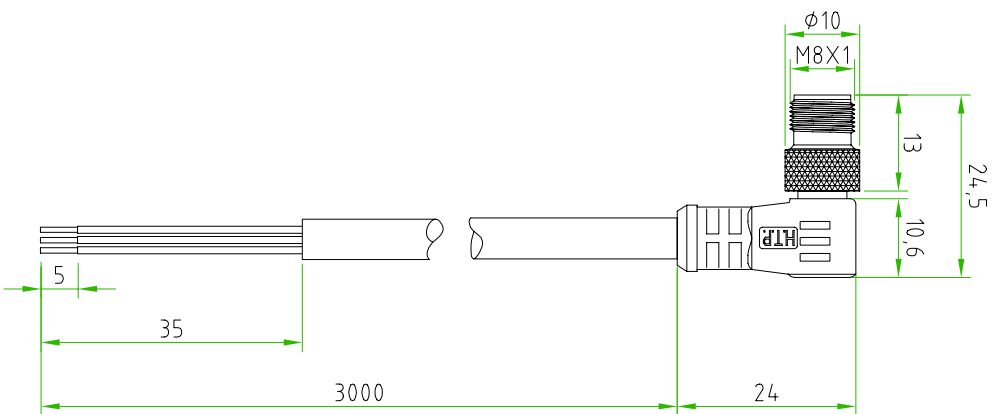

- BROWN ——— 1
- BLUE ——— 3
- BLACK ——— 4

CABLE FEATURES		CONNECTOR FEATURES	
H.T.P. CABLE CODE	A	CONNECTOR TYPE	M8 90°
NUMBER OF CONDUCTORS	N°3	CONTACT TYPE	MALE 3POLES
CONDUCTOR SECTION	0.25mm <sup>2</sup>	CABLE LENGTH	3000mm
CABLE MATERIAL	PVC CEI2022	PROTECTION CLASS	IP69K
COATING COLOUR	BLACK	STRIPPING	35mm STANDARD
CONDUCTOR INSULATION MATERIAL	PVC	PEELING AND TINNING	5mm STANDARD
		NUMBER OF CONTACTS CONNECTED	N°3
		CONNECTOR WITH H.T.P.LOGO	

TOLLERANZE		DISEGNATORE		DATA		SCALA		DISEGNO N.		
UDM	ANGOLO	LORENZO CIMMINO CONTROLLATO		16-01-12		1:1				
DESCRIZIONE			M8 MALE 90° 3 POLES WITH CABLE PVC/PVC			TPO		M8		MATERIALE
CEI2022.BLACK.3X0.25mm <sup>2</sup> .L=3m										
				<b>H.T.P.</b> HIGH TECH PRODUCTS		<b>08MA3A3Z</b>				