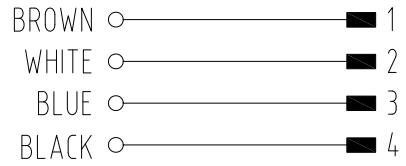

Rev.	Modify	Date	Signed	Approved
Rev.	Modify	Date	Signed	Approved
Rev.	Modify	Date	Signed	Approved
Rev.	Modify	Date	Signed	Approved

CONNECTOR FEATURES	PRODUCT TYPE	M8 CIRCULAR CONNECTOR WITH MOULDED CABLE
	CONNECTOR TYPE	STRAIGHT 180°
	CONTACTS TYPE	MALE 4POLES
	NUMBER OF CONTACTS CONNECTED	N°4
	PROTECTION CLASS	IP69K
	RATED VOLTAGE	50V AC / 60V DC
	RATED CURRENT	3A
	CONNECTOR WITH H.T.P.LOGO	
CABLE FEATURES	H.T.P.CABLE CODE	CAVO A-4
	NUMBER OF CONDUCTORS	N°4
	CONDUCTORS SECTION	0,25mm <sup>2</sup>
	CABLE MATERIAL	PVC (CEI2022)
	COATING COLOUR	BLACK
	CONDUCTORS INSULATION MATERIAL	PVC
	CABLE LENGHT	1000mm
	STRIPPING	35mm STANDARD
	PEELING AND TINNING	5mm STANDARD
ON THE CABLE, NEAR THE CONNECTOR HEAD, MUST BE SILK PRINTED THE H.T.P. PRODUCTION DATE CODE 5#####		

**DESCRIPTION**  
 CIRCULAR CONNECTOR M8, MALE, STRAIGHT 180°, 4POLES,  
 WITH CABLE PVC/PVC CEI2022 4x0.25mm<sup>2</sup>, BLACK COLOUR, L=1m  
 CONNECTOR WITH H.T.P.LOGO

H.T.P.PART NUMBER

08MD4A1Z