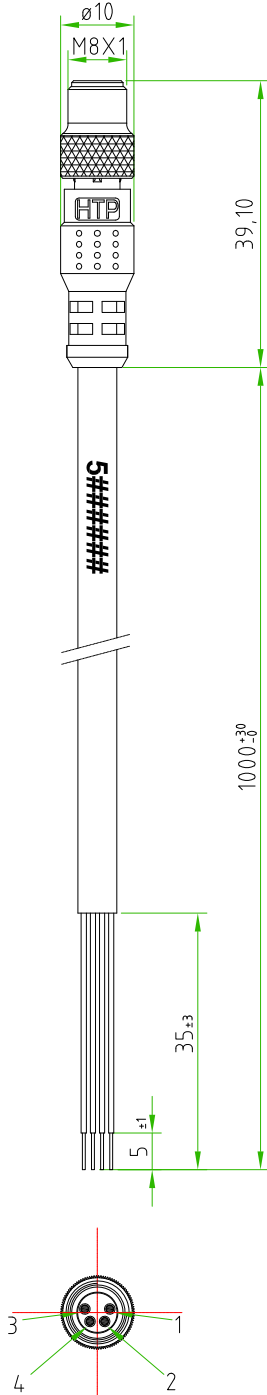

Rev.	Modify	Date	Signed	Approved
Rev.	Modify	Date	Signed	Approved
Rev.	Modify	Date	Signed	Approved
Rev.	Modify	Date	Signed	Approved

CONNECTOR FEATURES	PRODUCT TYPE	M8 CIRCULAR CONNECTOR WITH MOULDED CABLE
	CONNECTOR TYPE	STRAIGHT 180°
	CONTACTS TYPE	MALE 4POLES
	NUMBER OF CONTACTS CONNECTED	N°4
	PROTECTION CLASS	IP69K
	RATED VOLTAGE	50V AC / 60V DC
	RATED CURRENT	3A
	CONNECTOR WITH H.T.P.LOGO	
CABLE FEATURES	H.T.P.CABLE CODE	CAVO A-4
	NUMBER OF CONDUCTORS	N°4
	CONDUCTORS SECTION	0,25mm <sup>2</sup>
	CABLE MATERIAL	PVC (CEI2022)
	COATING COLOUR	BLACK
	CONDUCTORS INSULATION MATERIAL	PVC
	CABLE LENGHT	1000mm
	STRIPPING	35mm STANDARD
	PEELING AND TINNING	5mm STANDARD
ON THE CABLE, NEAR THE CONNECTOR HEAD, MUST BE SILK PRINTED THE H.T.P. PRODUCTION DATE CODE 5#####		

<i>CUSTOMER APPROVAL</i>	
SIGNATURE	DATE
<i>PLEASE SIGN AND RETURN</i>	

A4

Designer	CIMMINO L.	Date	2015-07-30	Tolerance	±0.3	Units:	mm	Series	M8	Drawing n. 1-1
Approved	MAZZOLA M.	Date	2015-07-30	Scale	1:1	Size:	A4	Customer code:		

**DESCRIPTION**  
 CIRCULAR CONNECTOR M8, MALE, STRAIGHT 180°, 4POLES,  
 WITH CABLE PVC/PVC CEI2022 4x0.25mm<sup>2</sup>, BLACK COLOUR, L=1m  
 CONNECTOR WITH H.T.P.LOGO

H.T.P.PART NUMBER

08MD4A1Z