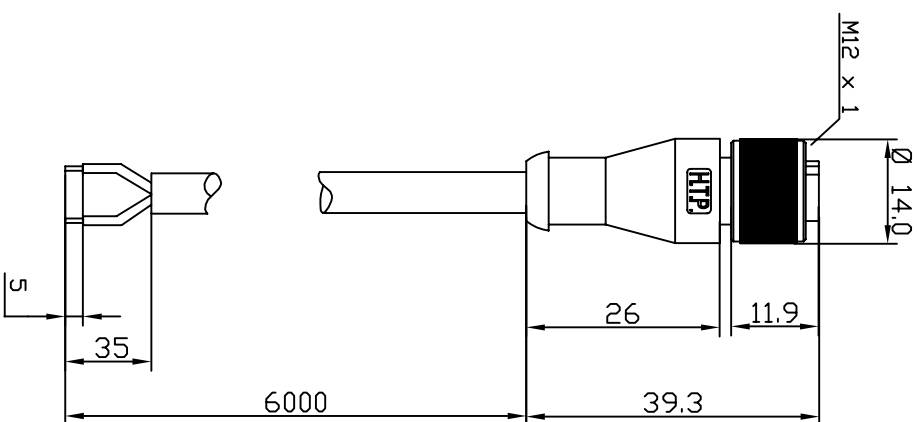

BROWN ————— C 1  
 BLUE ————— C 3

CABLE FEATURES		CONNECTOR FEATURES	
TYPE CONTACT	FEMALE 2 POLES	CABLE LENGTH	6000mm
PROTECTION CLASS	IP67	STRIPPING	35mm STANDARD
PEELING	5mm STANDARD	NUMBER OF CONTACTS CONNECTED	n°2
H.T.P. CABLE CODE	A2	NUMBER OF CONDUCTORS	2
CONDUCTOR SECTION	0.75mm	CABLE MATERIAL	PVC
COATING COLOUR	BLACK	CONDUCTOR INSULATION MATERIAL	PVC

TOLLERANZE		DISSEGNAZIONE		DATA		SCALA		DISSEGNO N.	
UdM	ANGOLO	LORENZO CIMMINO	CONTROLLATO	19.09.08	1:1				
DESCRIZIONE		M12 FEMALE 180° 5 POLES WITH CABLE		TPD	M12	MATERIALE			
		PVC/PVC/BLACK,ØX0.75mm^2,L=6m							
 <b>H.T.P.</b> HIGH TECH PRODUCTS		 <b>H.T.P.</b>		 <b>12FD2A26Z</b>					