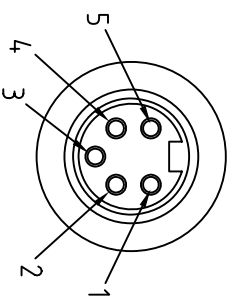

- WHITE — C 1
- BLUE — C 2
- YELLOW/GREEN — C 3
- BROWN — C 4
- BLACK — C 5

CABLE FEATURES	CONNECTOR FEATURES
TYPE CONTACT	FEMALE SPOLES
CABLE LENGTH	5000mm
PROTECTION CLASS	IP67
STRIPPING	35mm STANDARD
PEELING	5mm STANDARD
NUMBER OF CONTACTS CONNECTED	N°5
H.T.P. CABLE CODE	C
NUMBER OF CONDUCTORS	n°5
CONDUCTOR SECTION	1,50mm ²
CABLE MATERIAL	PUR
COATING COLOUR	BLACK
CONDUCTOR INSULATION MATERIAL	PUR

TOLLERANZE		DISIGNATORE		DATA		SCALA		DESIGNO K.	
U4H	ANGOLO	LORENZO CHINNO	CONTROLATO	03.04.09	1:1			MATERIALE	
DESCRIZIONE									
7/8" CONNECTOR FEMALE 180° 5POLES WITH CABLE				PUR/PUR,5X1,50mm ² BLACK,LENGTH 5m		TRPO		7/8 "	
HTP HIGH TECH PRODUCTS						H.T.P. H.T.P. PRODUCTS		78FD5C5Z CODE	