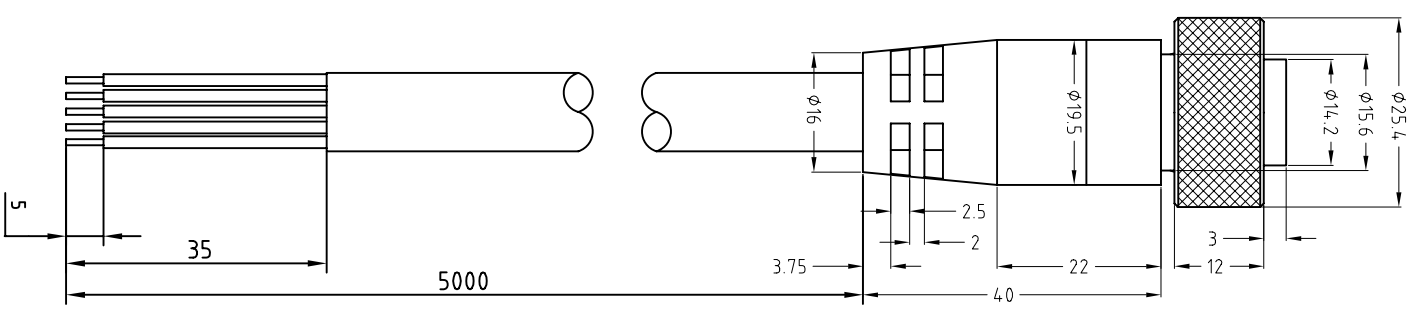

- WHITE — C 1
- BLUE — C 2
- YELLOW/GREEN — C 3
- BROWN — C 4
- BLACK — C 5

CABLE FEATURES	CONNECTOR FEATURES
TYPE CONTACT	FEMALE SPOLES
CABLE LENGTH	5000mm
PROTECTION CLASS	IP67
STRIPPING	35mm STANDARD
PEELING	5mm STANDARD
NUMBER OF CONTACTS CONNECTED	N°5
H.T.P. CABLE CODE	C
NUMBER OF CONDUCTORS	n°5
CONDUCTOR SECTION	1,50mm ²
CABLE MATERIAL	PUR
COATING COLOUR	BLACK
CONDUCTOR INSULATION MATERIAL	PUR

TOLLERANZE		DISIGNATORE		DATA		SCALA		DESIGNO K.	
U4H	ANGOLO	LORENZO CHINNO	CONTROLATO	03.04.09	1:1			MATERIALE	
DESCRIZIONE									
7/8" CONNECTOR FEMALE 180° 5POLES WITH CABLE				PUR/PUR,5X1,50mm ² BLACK,LENGTH 5m		TRPO		7/8 "	
HTP HIGH TECH PRODUCTS						H.T.P. H.T.P. PRODUCTS		78FD5C5Z CODE	