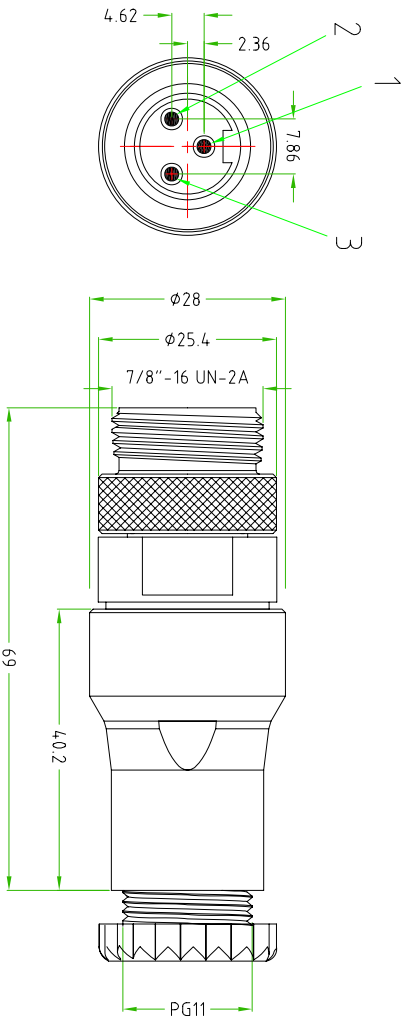

CONNECTOR FEATURES

| | |
|-----------------------|------------------------------|
| PRODUCT TYPE | 7/8" TO CABLE |
| CONTACT TYPE | MALE |
| N°OF CONTACT | 3 POLES |
| RATED CURRENT | 13A |
| RATED VOLTAGE | 600V |
| HOUSING TYPE | 180° |
| HOUSING COLOUR | BLACK |
| EXIT CABLE | PG9//PG11 UNIFIED |
| PROTECTION CLASS | IP67 |
| COUPLING NUT MATERIAL | Brass+nickel plated (CuZnNi) |
| HOUSING MATERIAL | PA66+15% FIBRE GLASS |
| O-RING MATERIAL | NBR |

| | | | | | |
|-------------|---|-----------------------------|----------|-------|-------------|
| TOLERANCE | ± 0.2 | DESIGNATOR | DATA | SCALE | DESIGNO. N. |
| UDM | ANGULO | OPERAIO EMIHO CONTROLATO | 02.05.12 | 1:1 | |
| DESCRIZIONE | 7/8" MALE TO CABLE 3POLES EXIT CABLE PG11 | | TPD | 7/8" | MATERIALE |