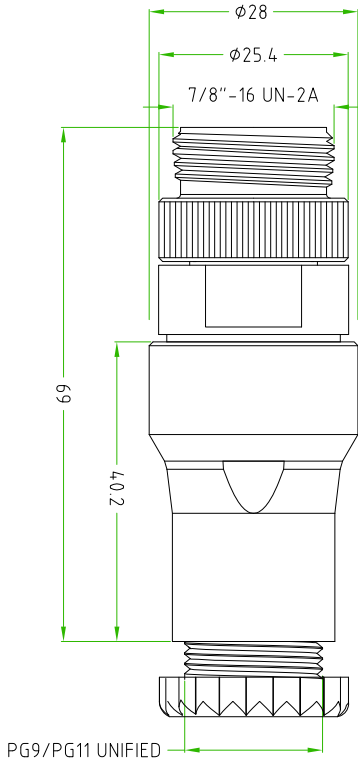

CONNECTOR FEATURES	
PRODUCT TYPE	7/8" TO CABLE
CONTACT TYPE	MALE
N°OF CONTACT	5 POLES
RATED CURRENT	8A
RATED VOLTAGE	600V
HOUSING TYPE	180°
HOUSING COLOUR	BLACK
EXIT CABLE	PG11
PROTECTION CLASS	IP67
COUPLING NUT MATERIAL	Brass+nickel plated (CuZnNi)
HOUSING MATERIAL	PA66+15% FIBRE GLASS
O'RING MATERIAL	NBR

TOLLERANZE	±0.2	DISEGNATORE	DATA	SCALA	DISEGNO N.
UDM	ANGOLO	LORENZO CHINNO CONTROLLATO	02.05.12	1:1	
DESCRIZIONE		7/8" MALE TO CABLE,5POLES,EXIT CABLE PG11		TR0	MATERIALE
				7/8"	
H.T.P. HIGH TECH PRODUCTS					78MC5000