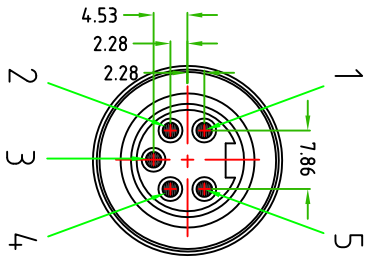

CONNECTOR FEATURES	
PRODUCT TYPE	7/8" TO CABLE
CONTACT TYPE	MALE
N°OF CONTACT	5 POLES
RATED CURRENT	8A
RATED VOLTAGE	600V
HOUSING TYPE	180°
HOUSING COLOUR	BLACK
EXIT CABLE	PG11
PROTECTION CLASS	IP67
COUPLING NUT MATERIAL	Brass+nickel plated (CuZnNi)
HOUSING MATERIAL	PA66+15% FIBRE GLASS
O'RING MATERIAL	NBR

TOLLERANZE	±0.2	DISEGNATORE	DATA	SCALA	DISEGNO N.
UDM	ANGOLO	LORENZO CHINNO CONTROLLATO	02.05.12	1:1	
DESCRIZIONE		7/8" MALE TO CABLE,5POLES,EXIT CABLE PG11		TR0	MATERIALE
				7/8"	
H.T.P. HIGH TECH PRODUCTS					78MC5000